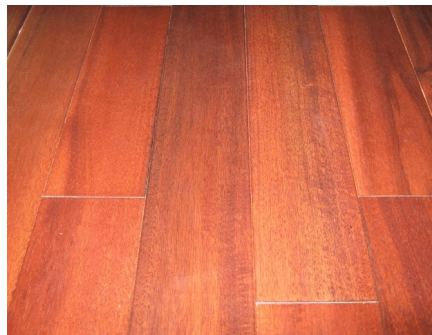

## Extreme Wood Specials!

**Tigerwood 3/4" Solid - 3 5/8" wide Natural - Regular Price \$19.00**  
Natural

**\$6.39/sf**

**Acacia (Asian Walnut) 3/4" Solid Plank - 3" wide - Regular Price \$11.00**  
Natural

**\$4.69/sf**

**Bamboo - Horizontal Grain 3/4" Solid Plank - Regular Price \$8.00**  
Natural

**\$2.98/sf**